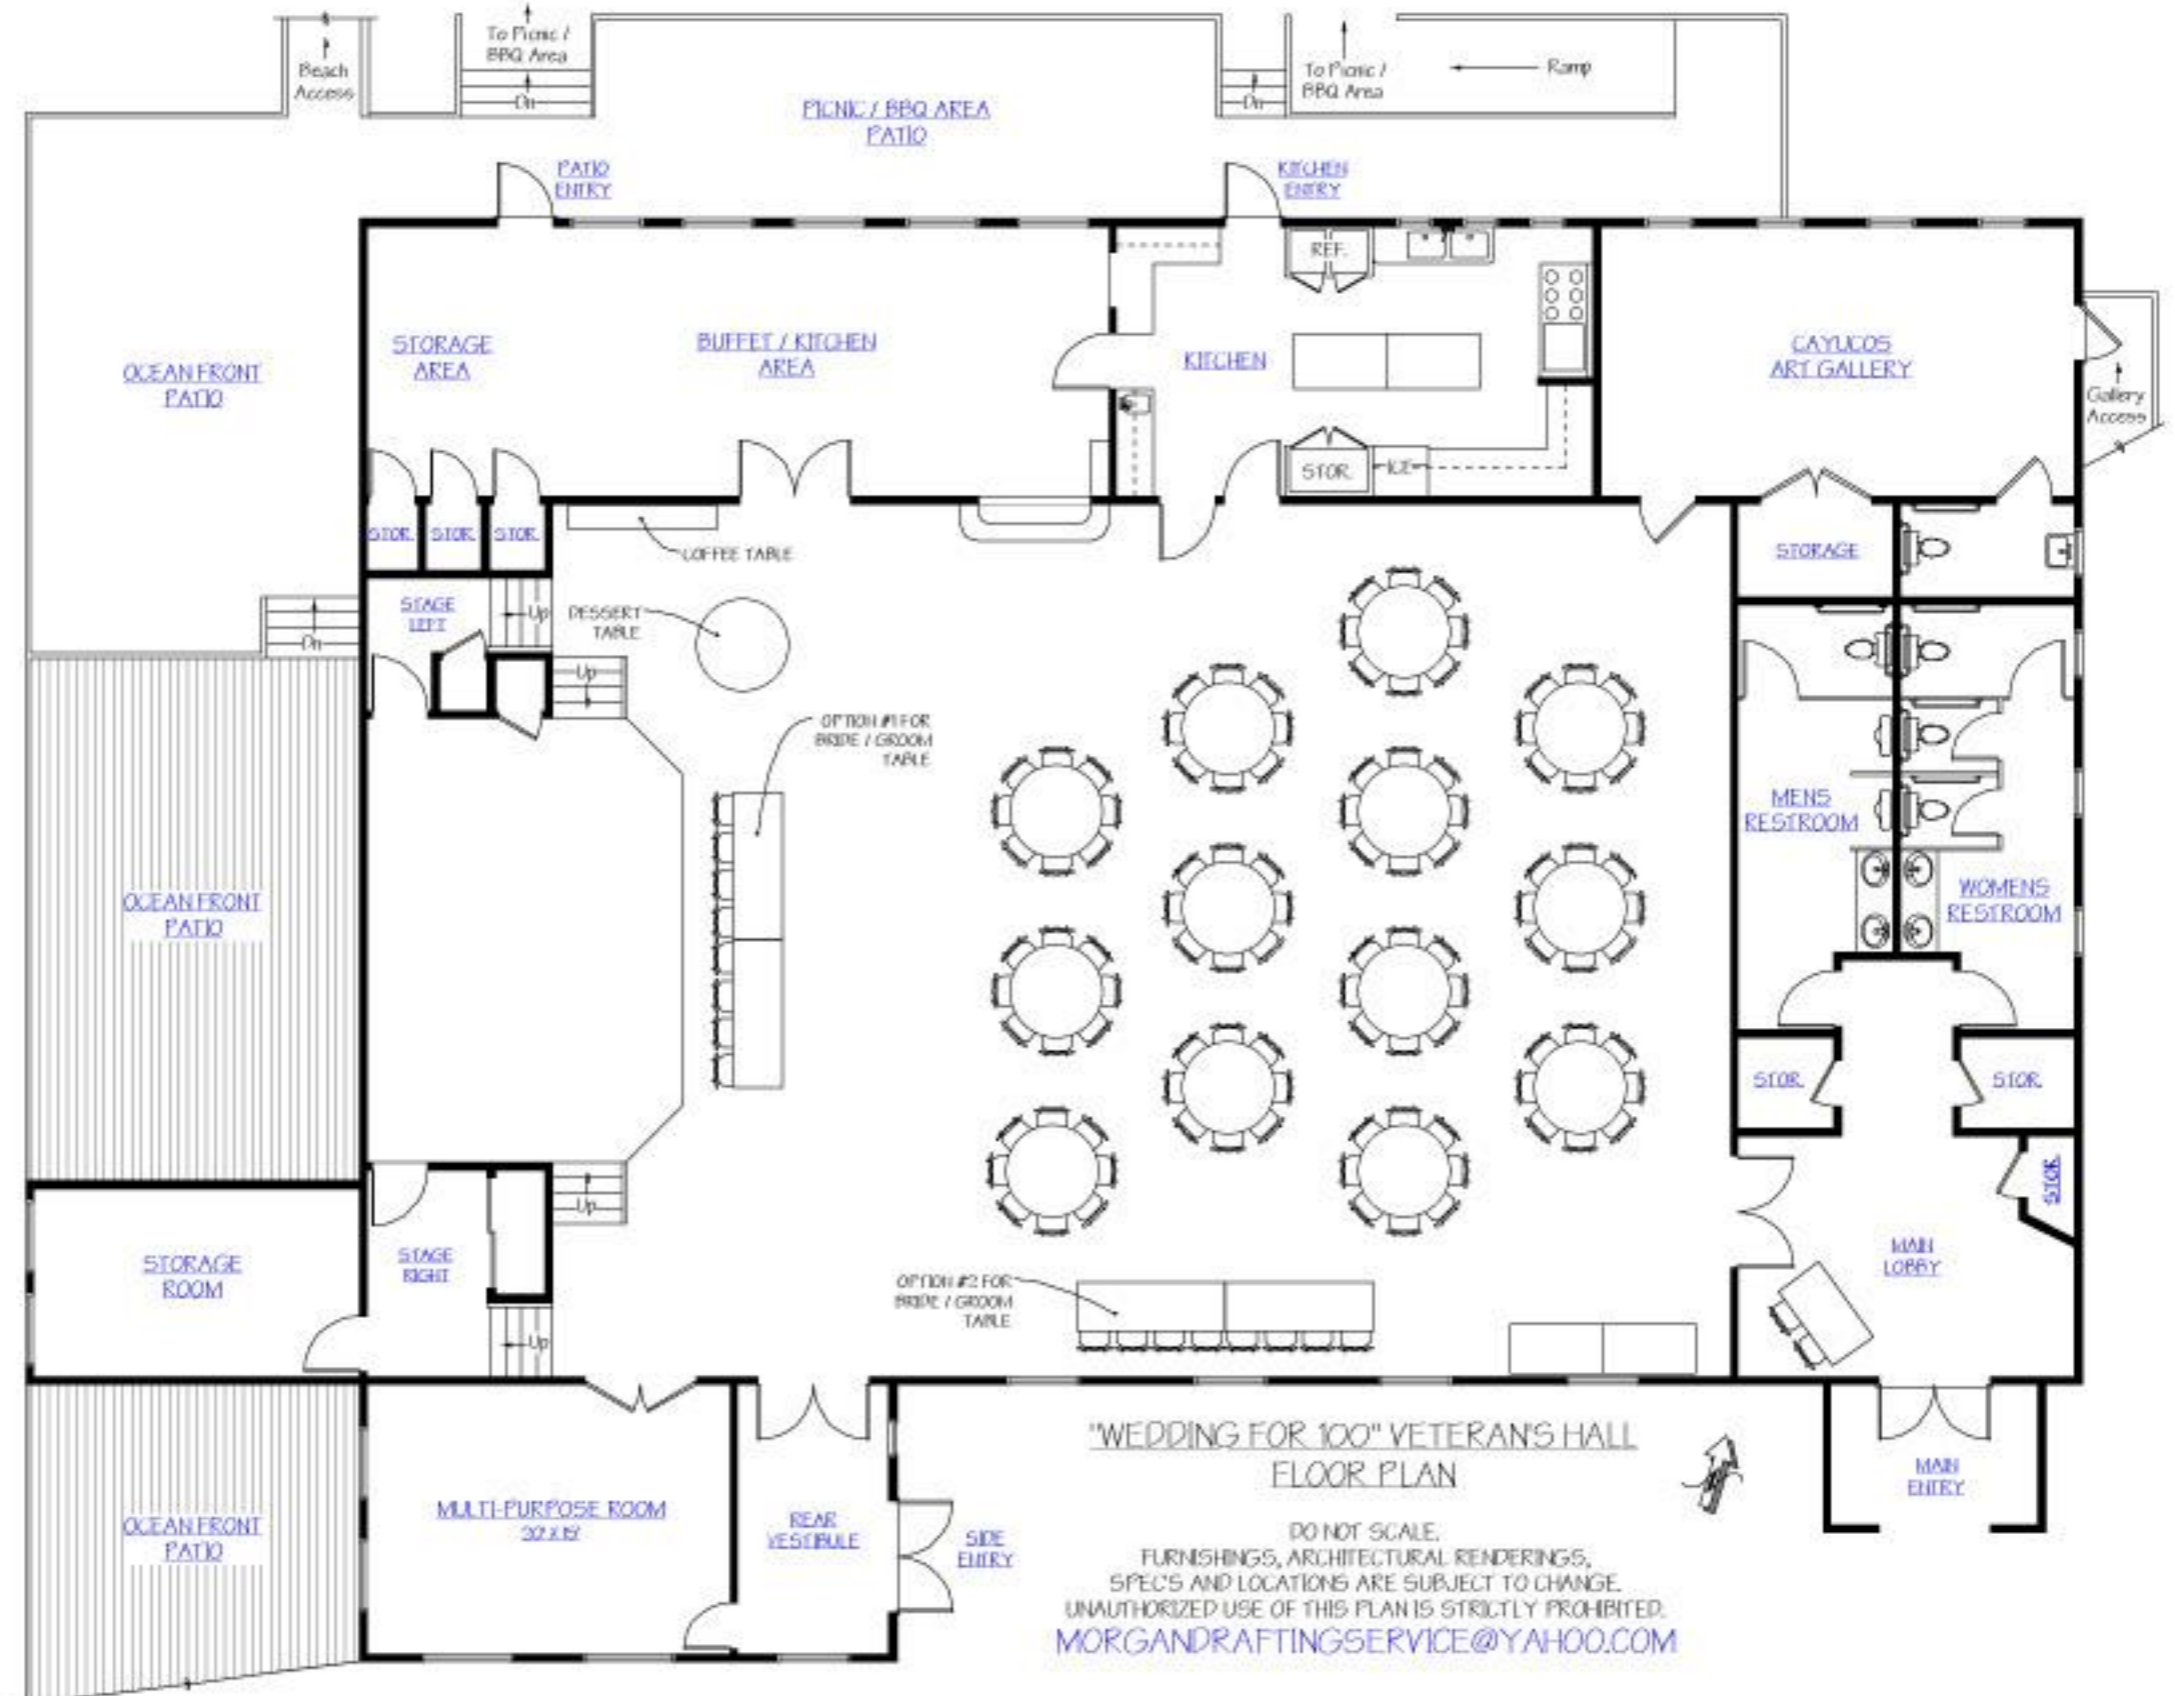

PACIFIC OCEAN

"WEDDING FOR 100" VETERANS HALL FLOOR PLAN

DO NOT SCALE.
 FURNISHINGS, ARCHITECTURAL RENDERINGS,
 SPECS AND LOCATIONS ARE SUBJECT TO CHANGE.
 UNAUTHORIZED USE OF THIS PLAN IS STRICTLY PROHIBITED.
 MORGANDRAFTINGSERVICE@YAHOO.COM