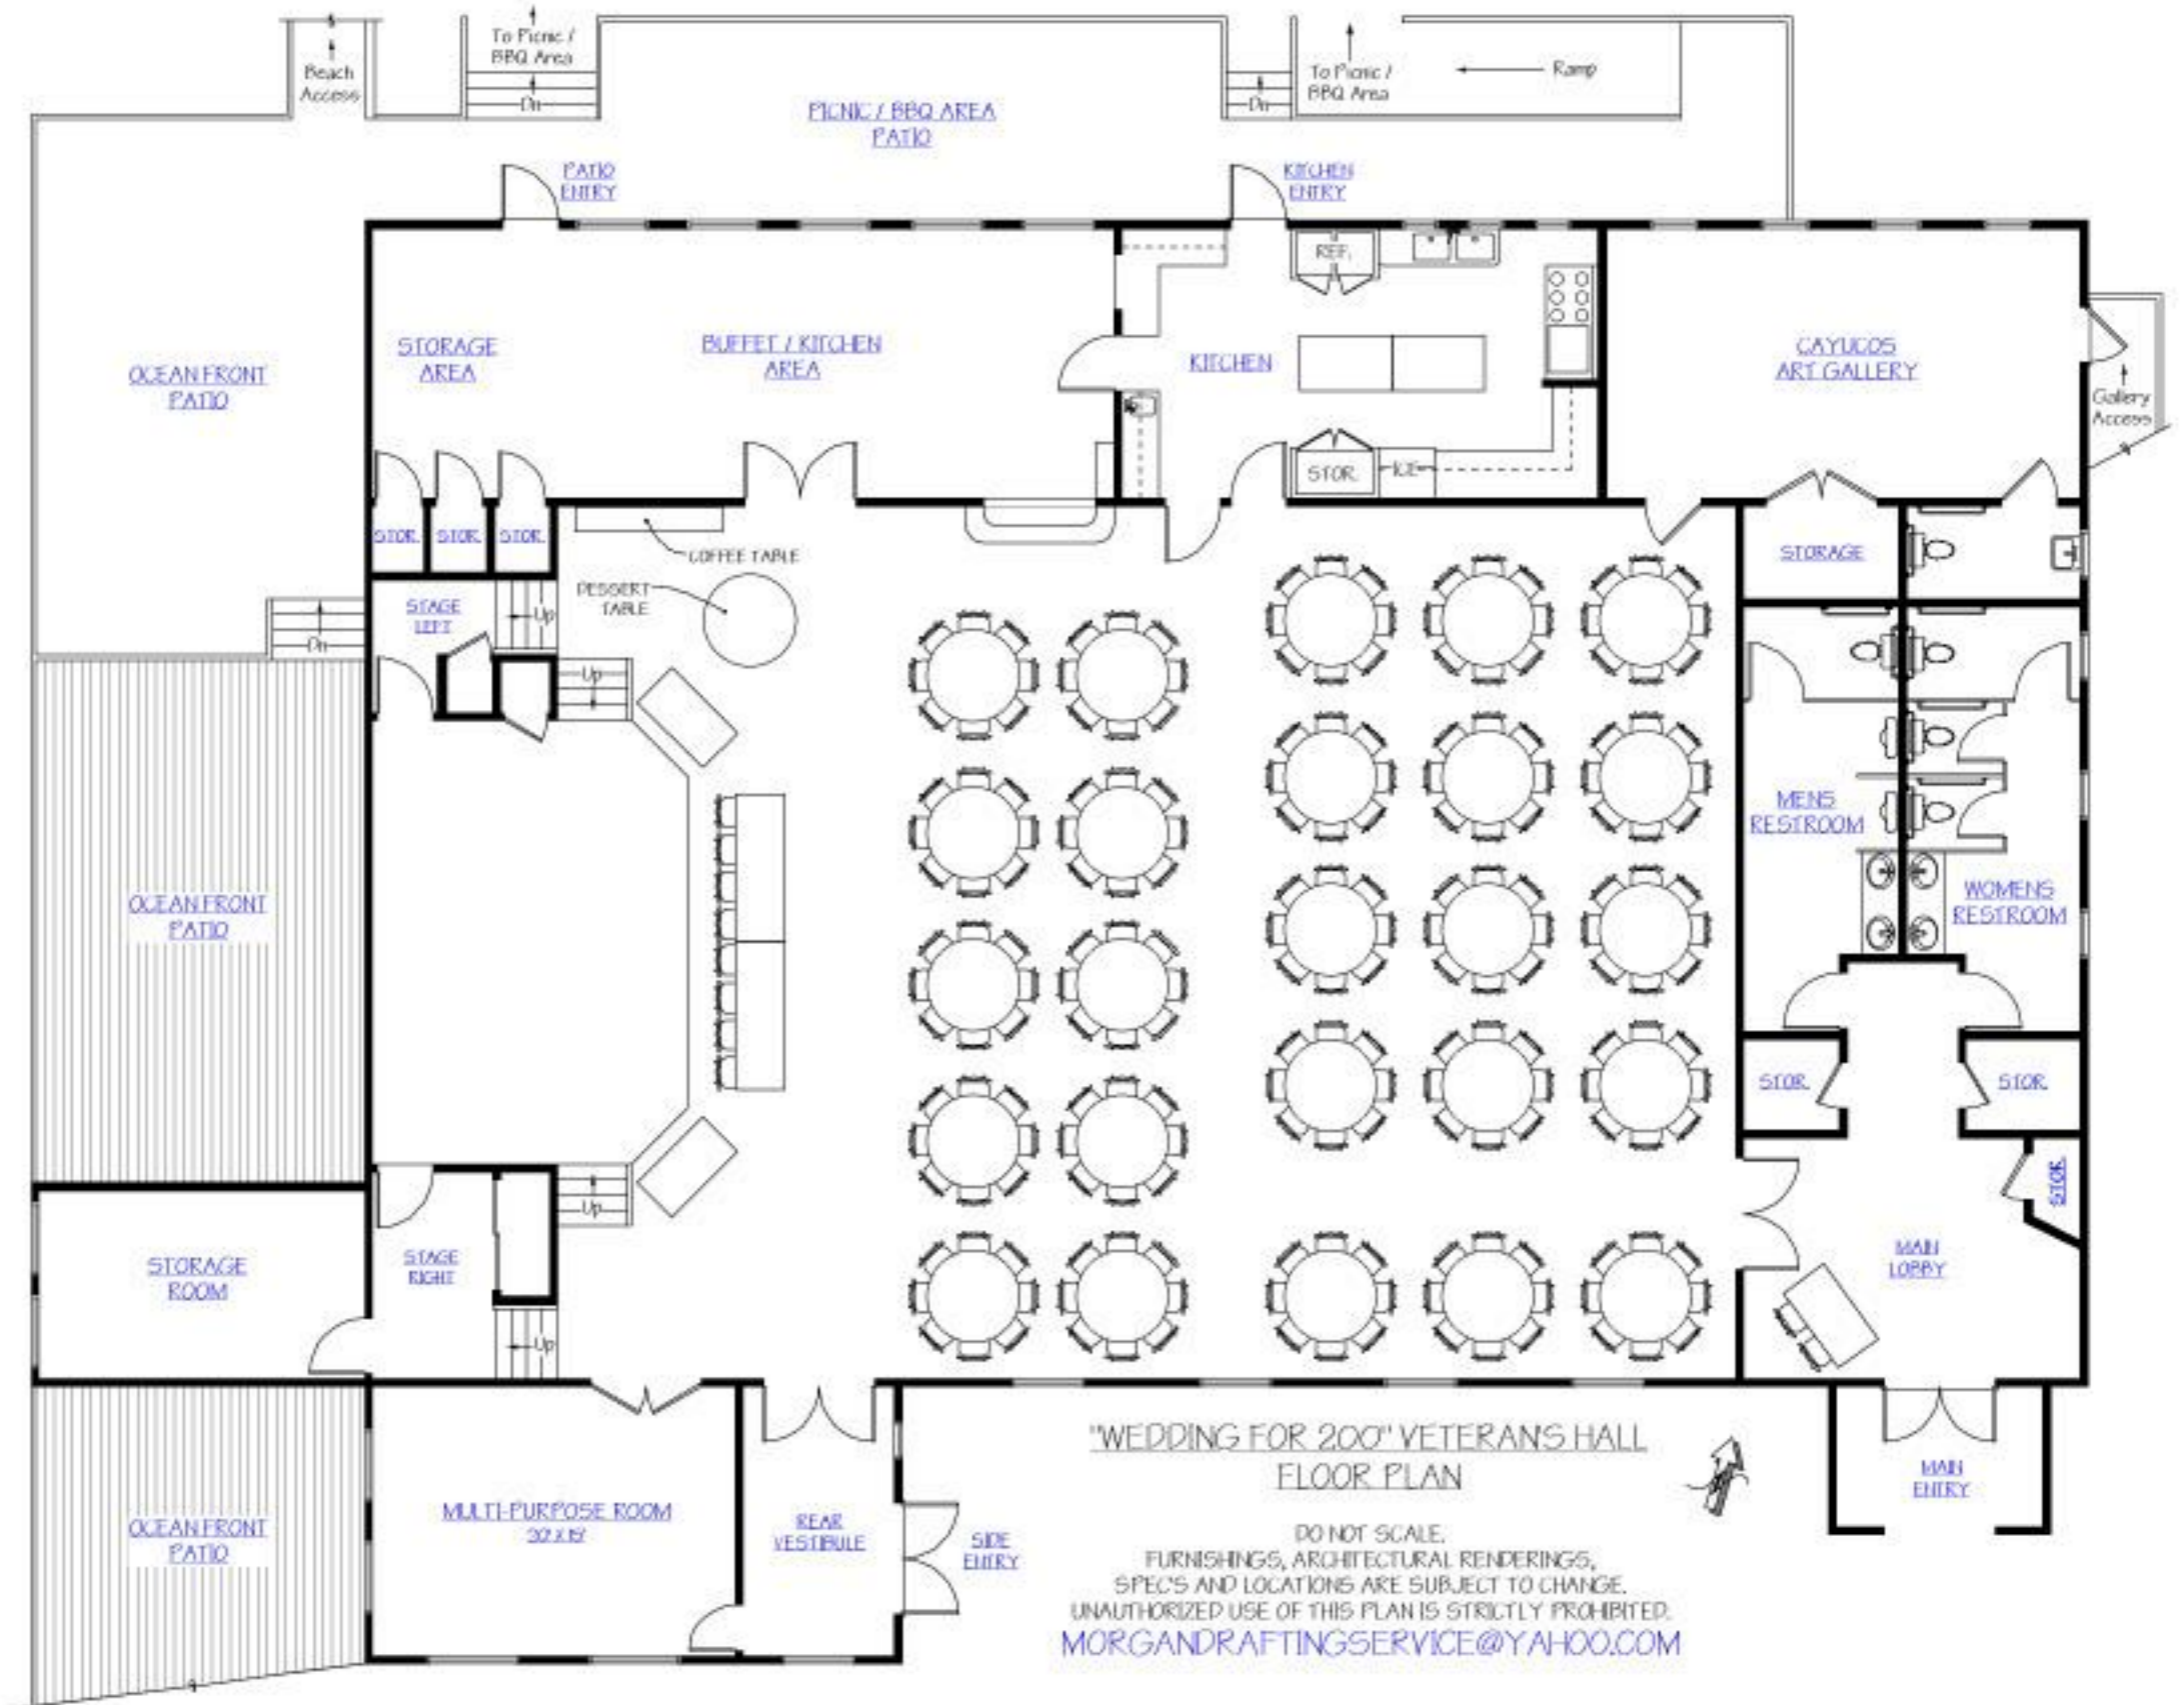

PACIFIC OCEAN

"WEDDING FOR 200" VETERANS HALL  
FLOOR PLAN

DO NOT SCALE.  
FURNISHINGS, ARCHITECTURAL RENDERINGS,  
SPECS AND LOCATIONS ARE SUBJECT TO CHANGE.  
UNAUTHORIZED USE OF THIS PLAN IS STRICTLY PROHIBITED.  
MORGANDRAFTINGSERVICE@YAHOO.COM