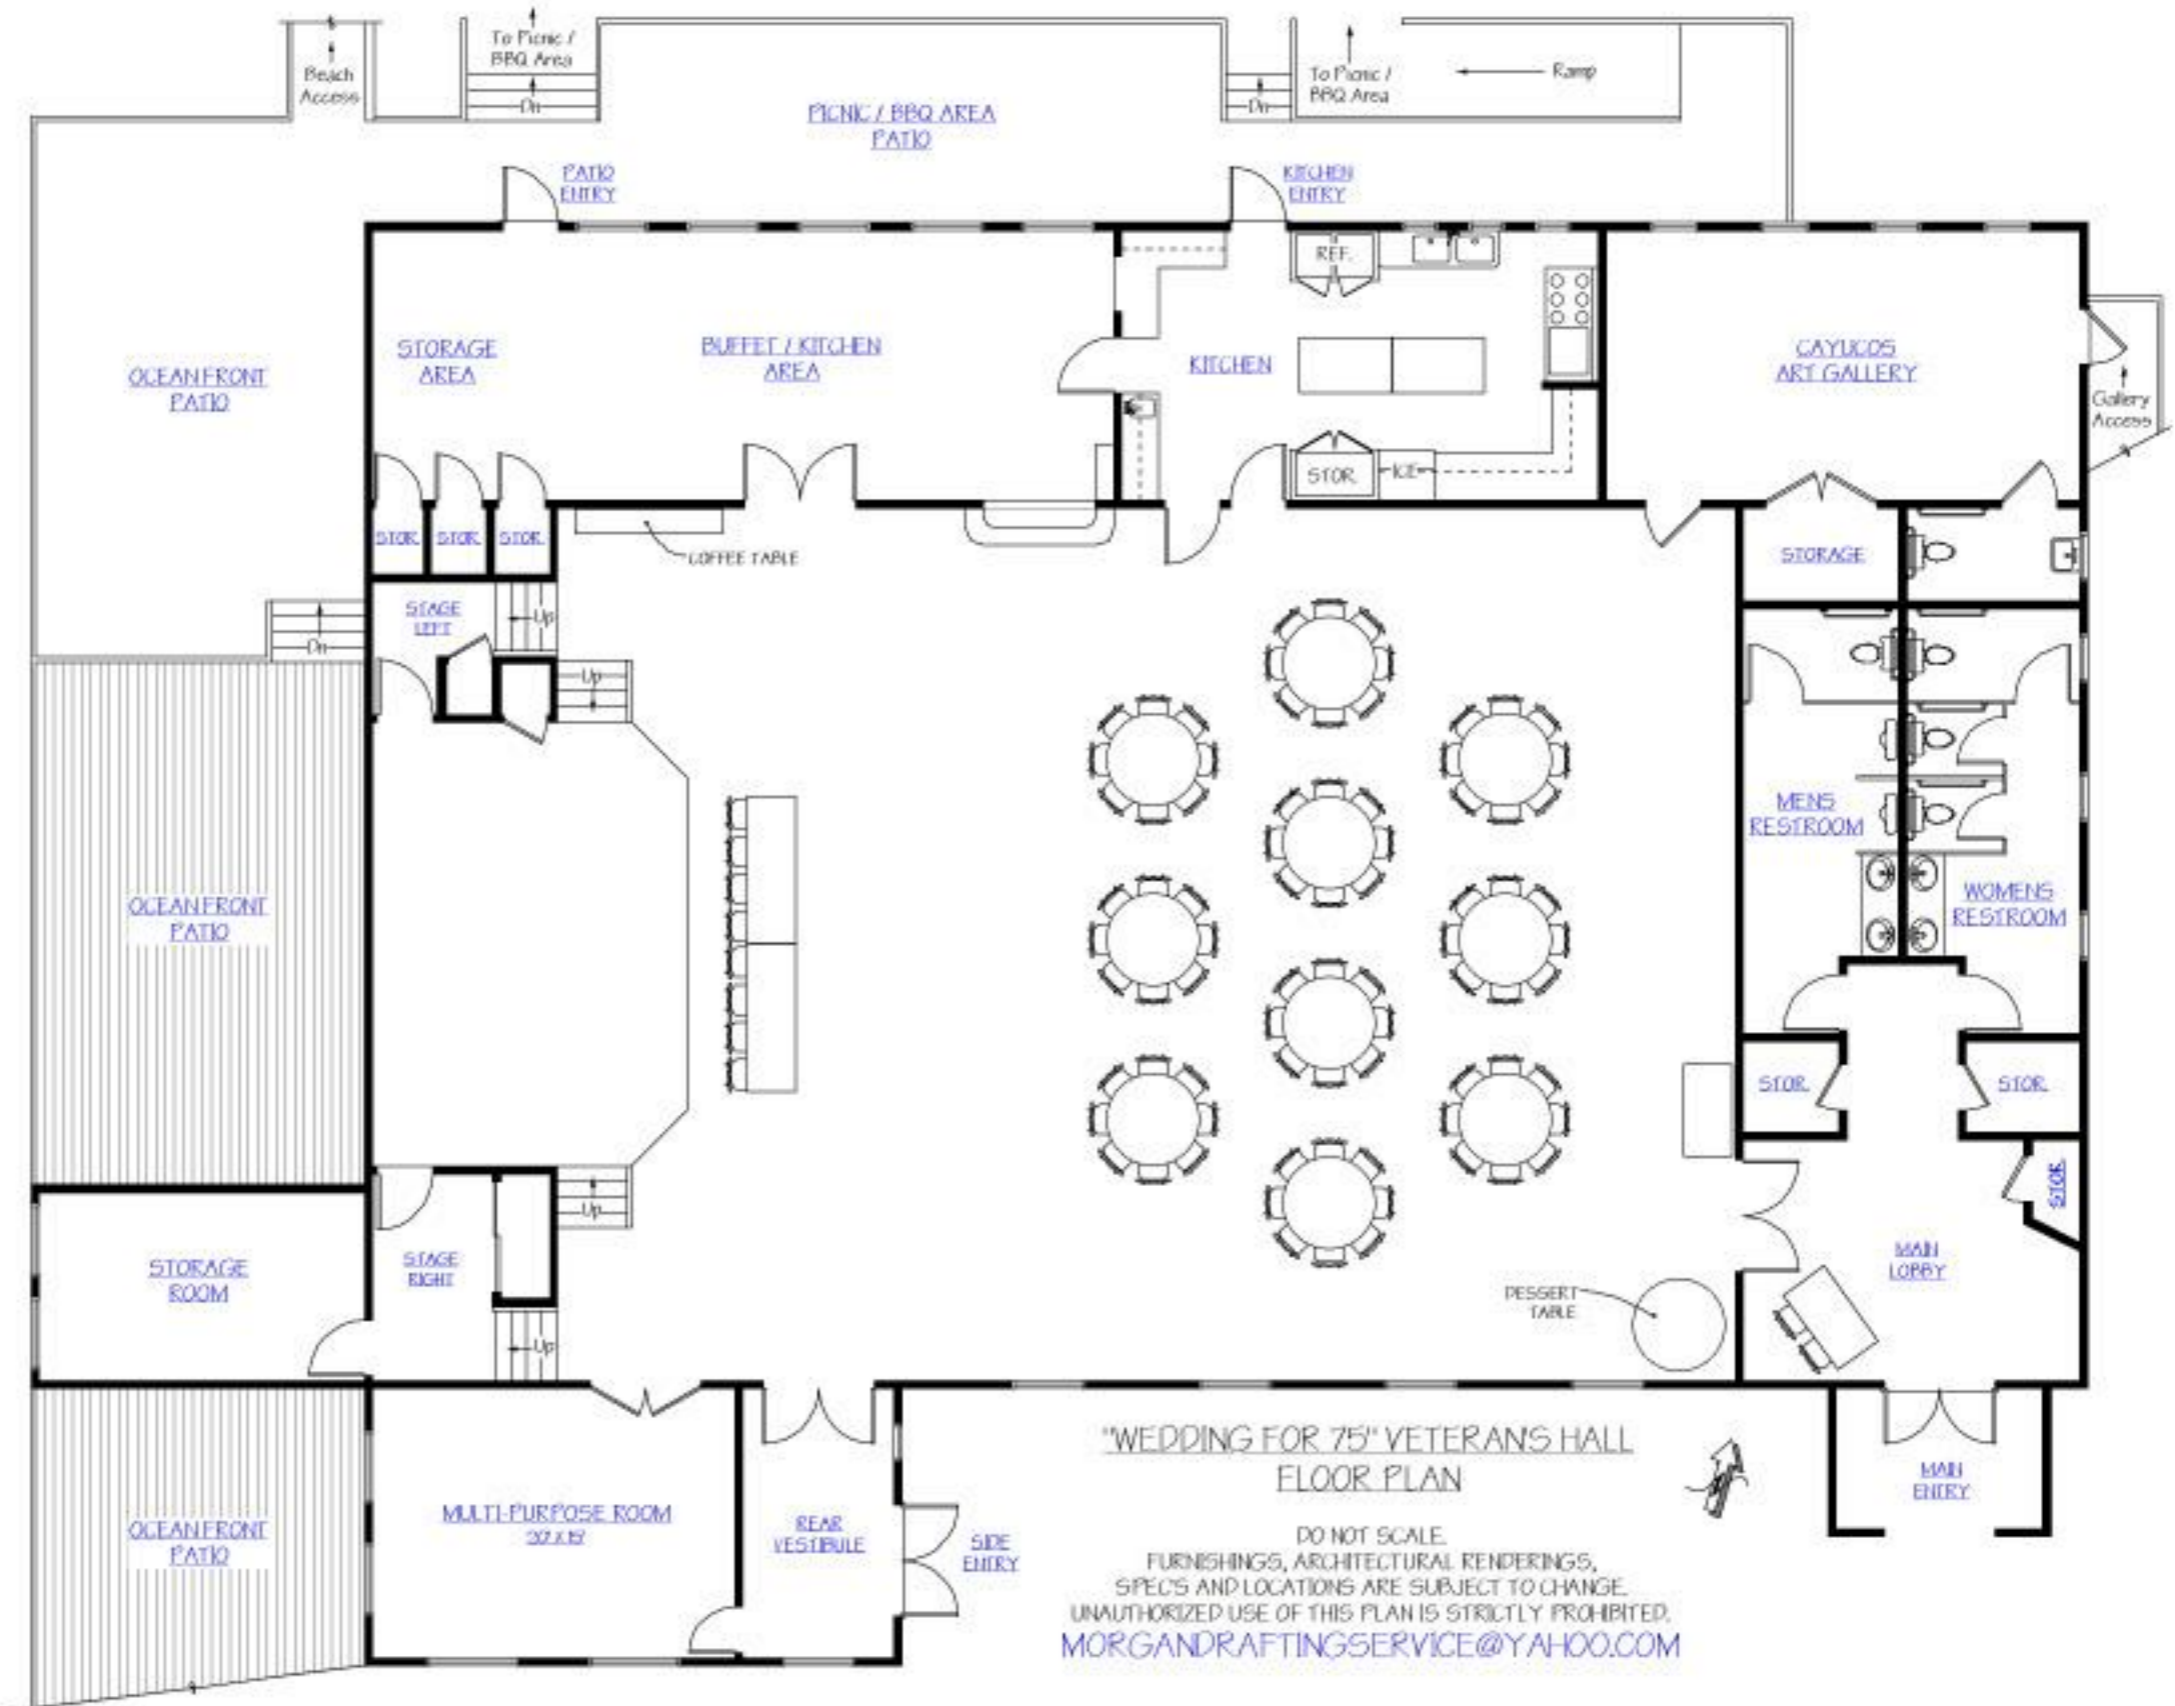

PACIFIC OCEAN

"WEDDING FOR 75" VETERANS HALL
FLOOR PLAN

DO NOT SCALE.
FURNISHINGS, ARCHITECTURAL RENDERINGS,
SPECS AND LOCATIONS ARE SUBJECT TO CHANGE.
UNAUTHORIZED USE OF THIS PLAN IS STRICTLY PROHIBITED.
MORGANDRAFTINGSERVICE@YAHOO.COM